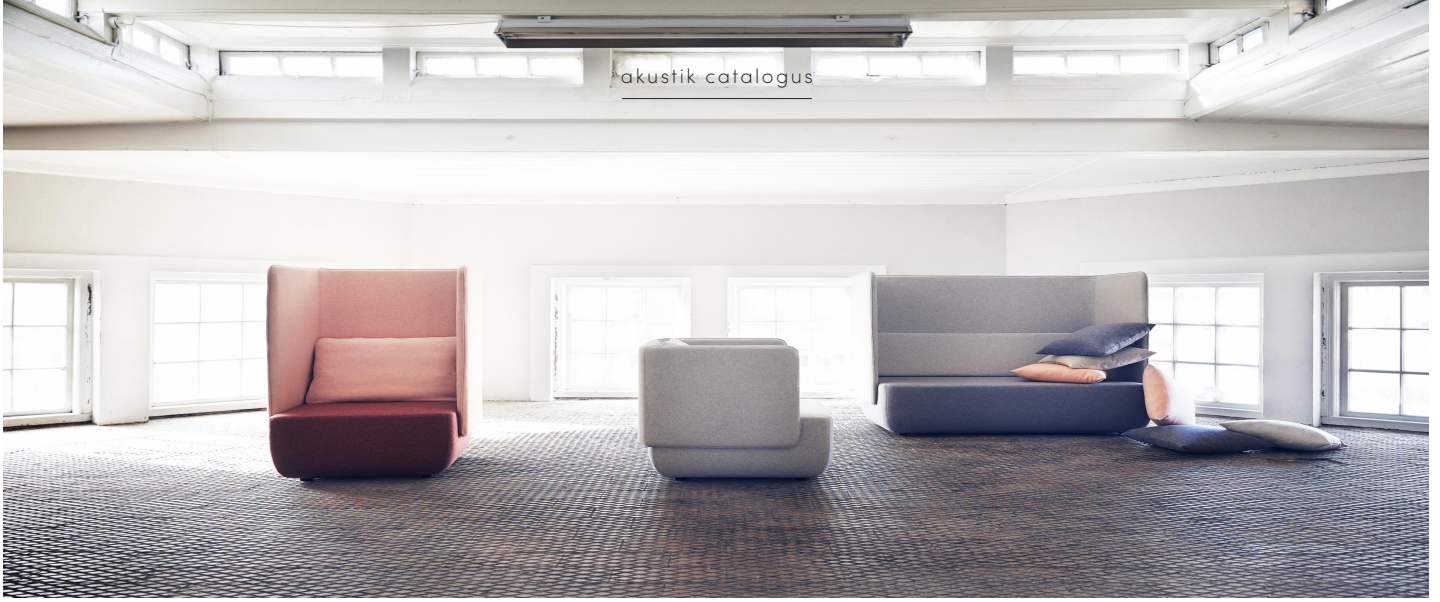

NIEUW

OPERA 2-ZIT POUF

FR2423

kenmerken Akoestische pouf voor 2 personen.

afmetingen lxx: 140 x 52 x 42 cm.

PER STUK € 559,99

NIEUW